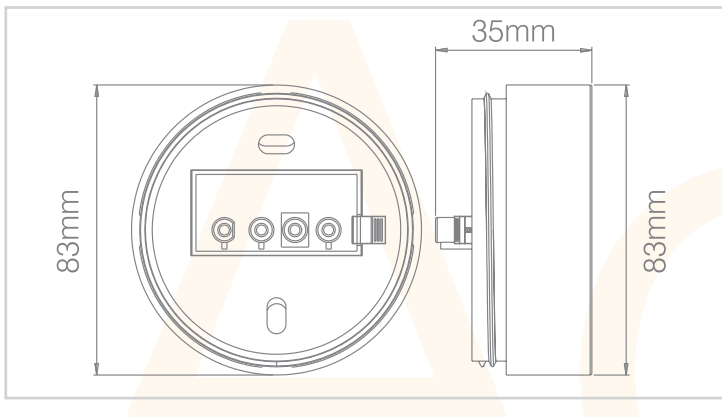

AC12279

4 Pole Ceiling Rose

- 20A rated
- 4 pole connection
- Enables either 3 pole or 4 pole connectors to be fitted
- Screw terminals
- Locking mechanism integrated
- Will fit on to conduit Besa boxes

Technical Specification

| | |
|-------------------|---|
| Dimensions | 85mm Diameter x 35mm |
| Maximum Voltage | 250V~ 50Hz |
| Load Rating | 20A |
| Terminal Torque | 0.8Nm |
| Terminal Capacity | 3 x 2.5mm ² Max. T&E, 3 x 1.5mm ² Max. Flex |
| Operational Temp. | -5°C to +40°C |
| Warranty | 10 Years |
| | |
| | |
| | |
| | |
| | |
| | |
| | |
| | |