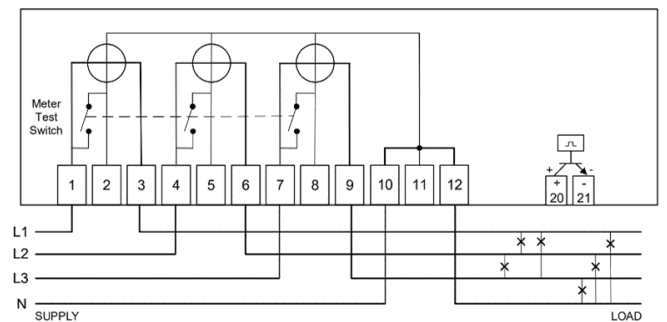

AC3970

100A Three Phase Smart Meter

- MID Approved
- Import & Export (bi-directional)
- Remote Reading with Meter Online
- Subscription from £16.50 per yr

Dimensions

Technical Specification

Meter Type	Three Phase
Fitting Type	Wall Mounted
Max. Current (Amps)	100
Smart	Yes
Input Type	Direct Connection
Output Type	Pulse
Tariffs	Single
Import / Export	Import & Export

Wiring

3-AC3970-2024-v1