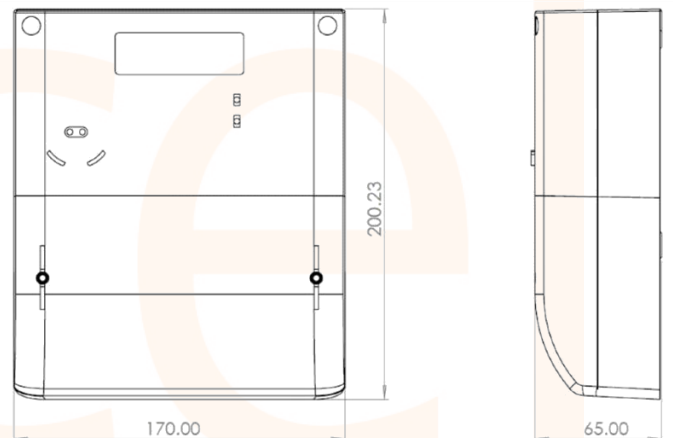

AC3970

100A Three Phase Smart Meter

- MID Approved
- Import & Export (bi-directional)
- Remote Reading with Meter Online
- Subscription from £16.50 per yr

Dimensions

Technical Specification

Meter Type	Three Phase
Fitting Type	Wall Mounted
Max. Current (Amps)	100
Smart	Yes
Input Type	Direct Connection
Output Type	Pulse
Tariffs	Single
Import / Export	Import & Export