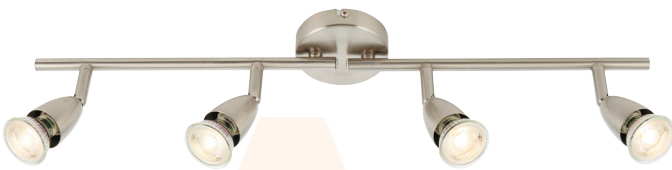

AC40136

ACEL Amalfi 4lt bar satin nickel 35W

- Simple & Stylish spotlights
- Constructed from steel
- Satin Nickel finish
- Dimmable subject to lamp

Technical Specification

Material	Steel
Finish	Satin nickel effect plate
Dimensions	Proj: 155mm L: 595mm W: 90mm
Weight	0.56
IP Rating	IP20
Voltage	220-240V
Dimmable	Dimmable
Light Source	4 x 35W GU10 reflector
Kelvin	Not applicable