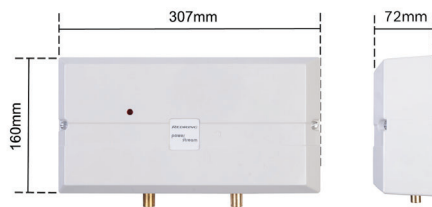

AC6067

12kW Instant Water Heater

- **Small and very compact in-line instant water heater ideal for hand basin supply**
- **Suitable for single or two hand wash basins**
- **Not suitable for bath or kitchen sink applications**
- **Requires a mains cold water feed only**
- **Heating at point of use on demand, no heat loss from a hot water cylinder or long pipe runs saving space and energy**
- **Fixed half-power option by disabling one of the heating elements internally at installation**
- **Supplied with an in-line isolation/flow regulation valve**
- **2 year UK guarantee**

Technical Specification

Power Output:	12kW@240V (or 5.4kW by disabling 1 element)
Current Rating:	50 Amps
Element Resistance:	9.6 Ohms
Operating Pressure:	0.7 to 10.3bar (10 to 150 psi)
Minimum Flow Rate:	3.3 l/min
Water Connections:	15mm plain copper shank
IP Rating:	IPX4
Approvals:	BEAB (CE Marked)
ErP Class Rating:	A
Energy Efficiency:	39
Energy Consumption:	469 kWh/A