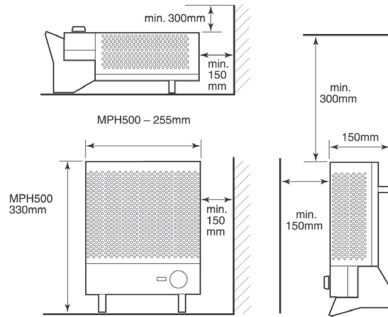

Technical Specification

Power Supplies:	1/N/PE230-240V/50Hz Class I (with earth wire)
Power Output:	500W
Thermostat:	Variable thermostat with frost protection
Heating Element:	Mineral-filled sheathed element with safety cut-out
Power cable fitted:	1.5metres with fitted UK plug
IP Rating:	IPX4
Approvals:	BEAB