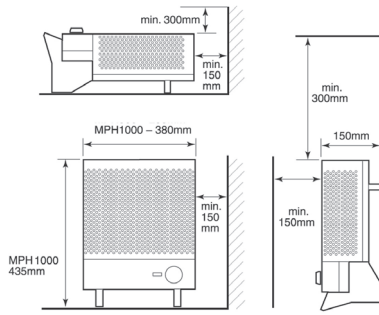

AC6641

1000W Low kW Heater

- **Suitable when a low level of heat is required for frost protection**
- **Multi-use, ideal for conservatories, greenhouses, garages, workshops and sheds**
- **Freestanding or wall mounting**
- **Variable thermostat control with frost protection setting and neon 'power on' indicator**
- **Sheathed heating element with automatic reset safety cut-out protection**
- **1 year UK guarantee**

Technical Specification

Power Supplies:	1/N/PE230-240V/50Hz Class I (with earth wire)
Power Output:	1000W
Thermostat:	Variable thermostat with frost protection
Heating Element:	Mineral-filled sheathed element with safety cut-out
Power cable fitted:	1.5metres with fitted UK plug
IP Rating:	IPX4
Approvals:	BEAB

6-AC6641-2021-V1